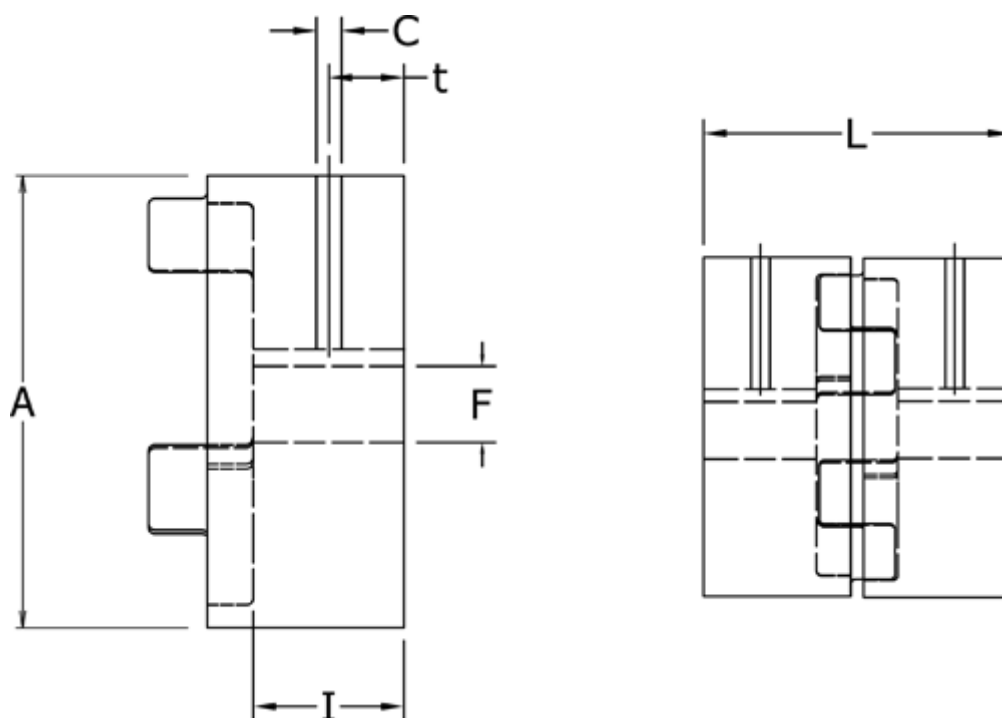

Article number: 3335038F022

Description: Coupling hub Klonex ES 38/45
ALU Aluminium, Bore 22H7 mm w/keyway & setscrew

Measures

A = 80
C = M8
F = 22
I = 45
L = 114
t = 15.0